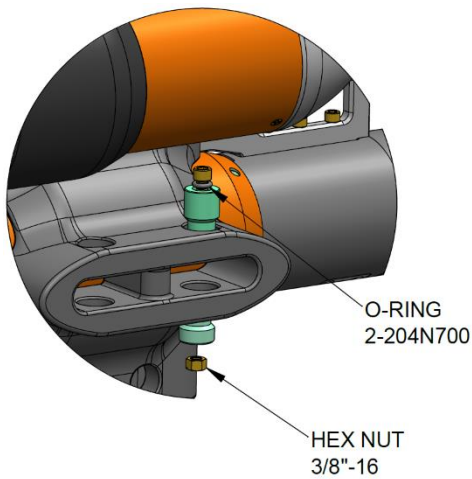

SeaQuest 2

Fastener and O-ring sizes. Spare parts

Tail connection detail

O-ring and screw sizes

TAIL SENSOR CABLE

Tail sensor cable connector

O-ring size

Wing fastener detail

O-ring and screw sizes

WING SENSOR CABLE

Wing sensor cable connector

O-ring size