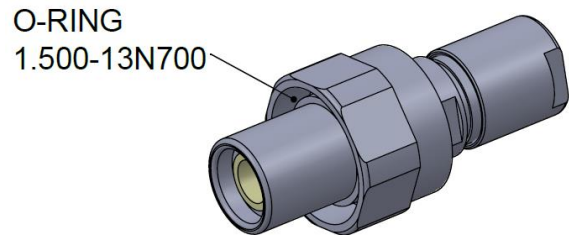

SeaQuest 2

Fastener and O-ring sizes. Spare parts

Tail connection detail

O-ring and screw sizes

TAIL SENSOR CABLE

Tail sensor cable connector

O-ring size

Wing fastener detail

O-ring and screw sizes

WING SENSOR CABLE

Wing sensor cable connector

O-ring size