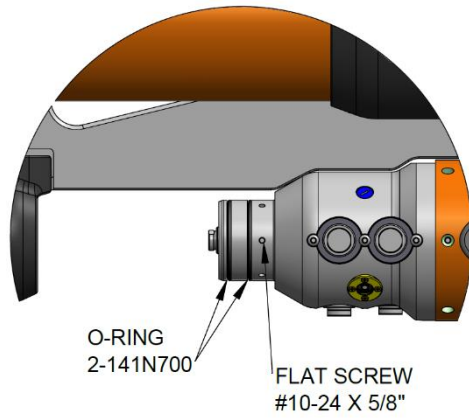

SeaQuest 2

Fastener and O-ring sizes. Spare parts

Tail connection detail

O-ring and screw sizes

TAIL SENSOR CABLE

Tail sensor cable connector

O-ring size

Wing fastener detail

O-ring and screw sizes

WING SENSOR CABLE

Wing sensor cable connector

O-ring size